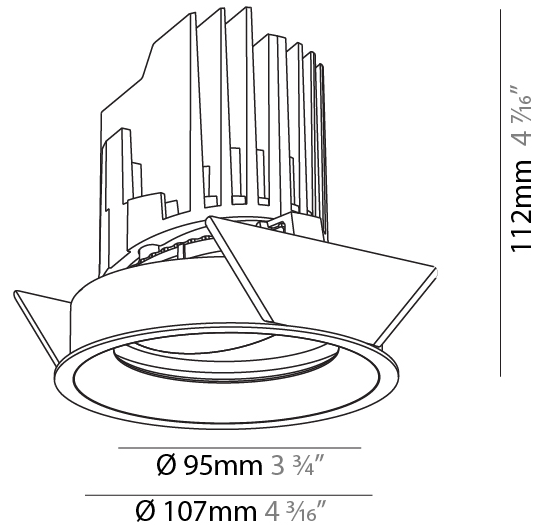

GENERAL

Series: Bioniq
 Subseries: Bioniq Round Adjustable
 Brand: Prolicht
 Division: Architectural
 Mounting Type: Recessed
 Mounting Location: Ceiling
 Subcategory: Downlight

PHYSICAL

Shape: Round
 Diameter (mm): 107
 Diameter (in): 4 3/16
 Height (mm): 112
 Height (in): 4 7/16
 Min. Recessing Depth (mm): 130
 Min. Recessing Depth (in): 5 1/8
 Light Distribution: Adjustable / Downlight
 Weight (kg): 0.46
 Weight (lbs): 1.01
 Fixture Finish: SSR / BKV / CWI / CRY / HAB / LAG / UFT / ITA / RUA / RUR / MIC / FTG / MYG / TWT / LOD / PUS / FRO / FUP / KIA / POP / BLS / SPG / MEY / GOH / GUM / CHC / COM / ABZ / JAG / OBR / MOS / ROR
 Fixture Material: Aluminum Die Cast
 Cut-out Measurements: 98mm / 3 7/8"

Certified By: Certified for North American Standards
 IP rating: IP20

98mm 3 7/8"
 130mm 5 1/8"
 10 | 15mm 3/8" 9/16"
 30°
 355°

A

BIONIQ ROUND ADJUSTABLE RECESSED

A35542-

PROJECT

TYPE

SPECIFIER